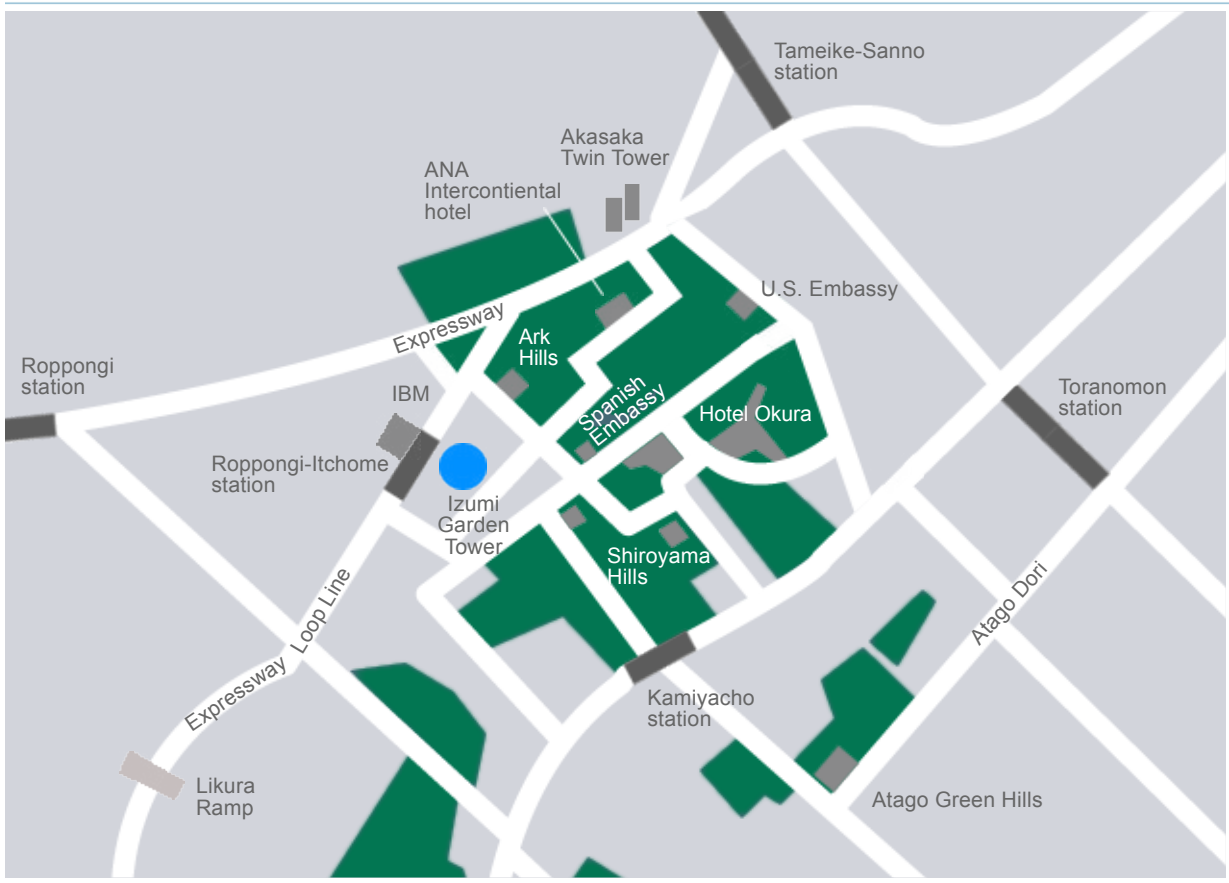

Strategic Value Partners Japan, LLC Tokyo Branch

Nearest transport links

Train: Roppongi – Itchome
Kamiyacho
Tameike – Sanno
Roppongi

Tokyo

Izumi Garden Tower
10th floor
1-6-1 Roppongi
Minato-ku
Tokyo 106-6010
Tel: 03 3568 4050
www.svpglobal.com

How to reach us by train

Roppongi-Itchome station (Nanboku line): Direct access from exit 2
Kamiyacho station (Hibiya line): 8 min walk from exit 2
Tameike – Sanno station (Ginza line + Nanboku line): 8 min walk from exit 13
Roppongi station (Hibiya line + Oedo line): 12 min walk